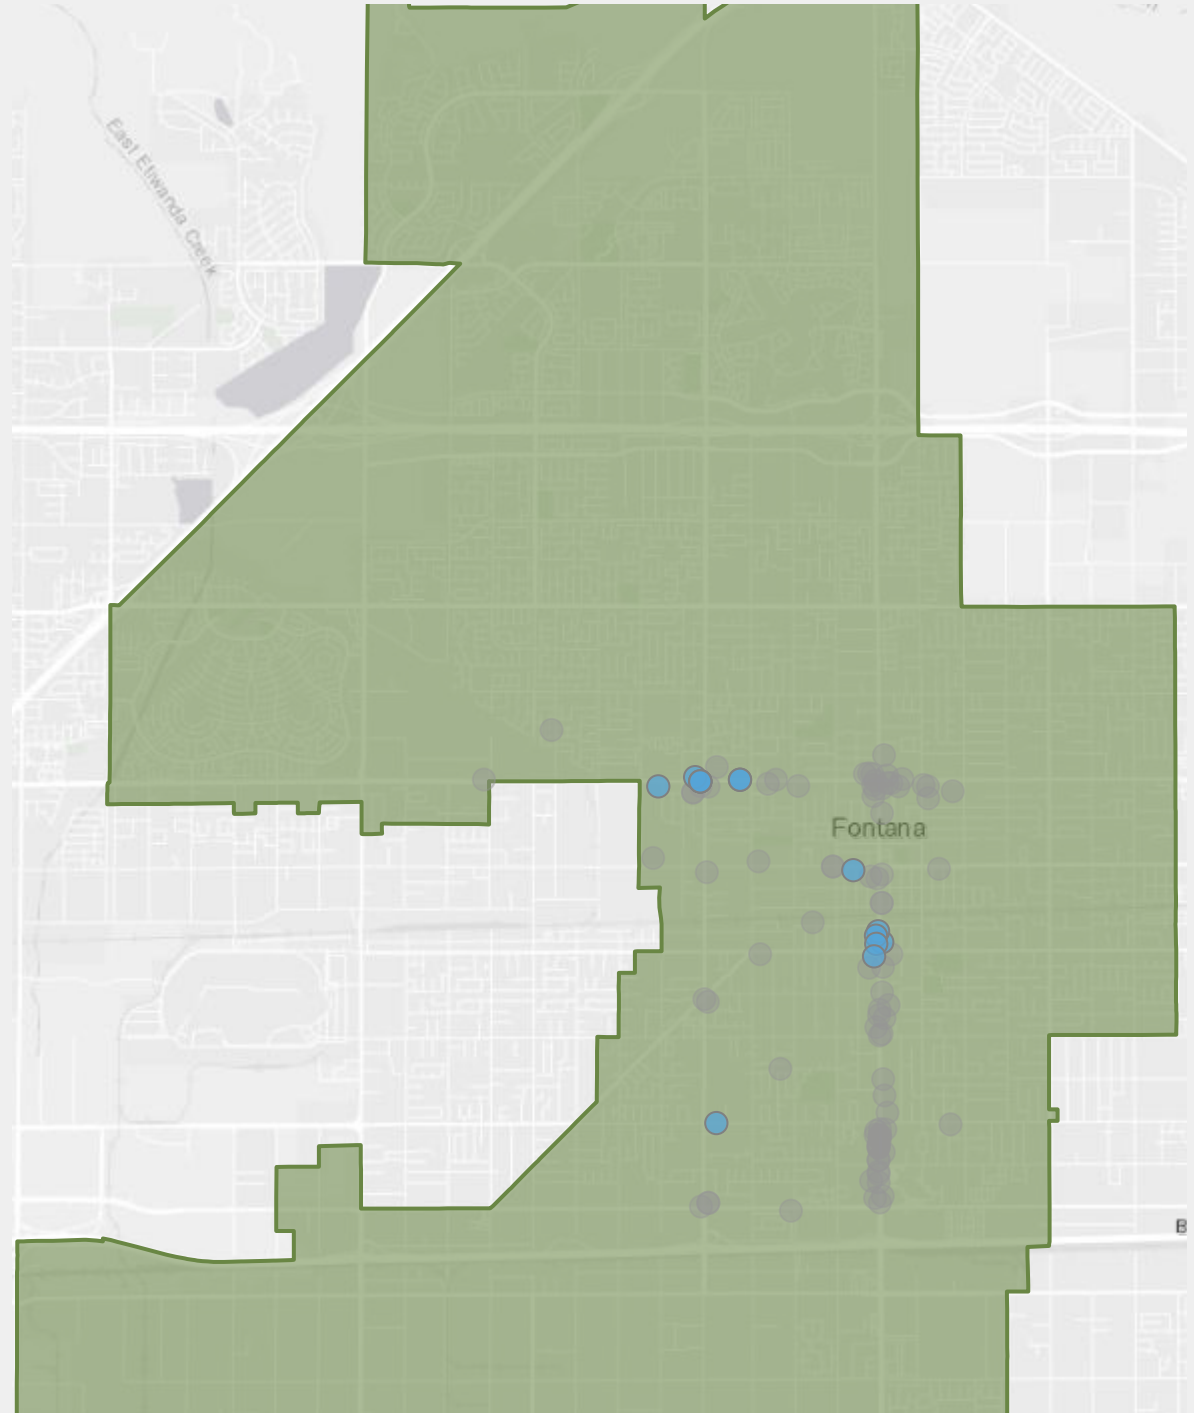

*Closest 15 locations*

# Nearby Restaurants

Fontana City, CA  
 Fontana City, CA (0624680)  
 Geography: Place

Prepared by Esri