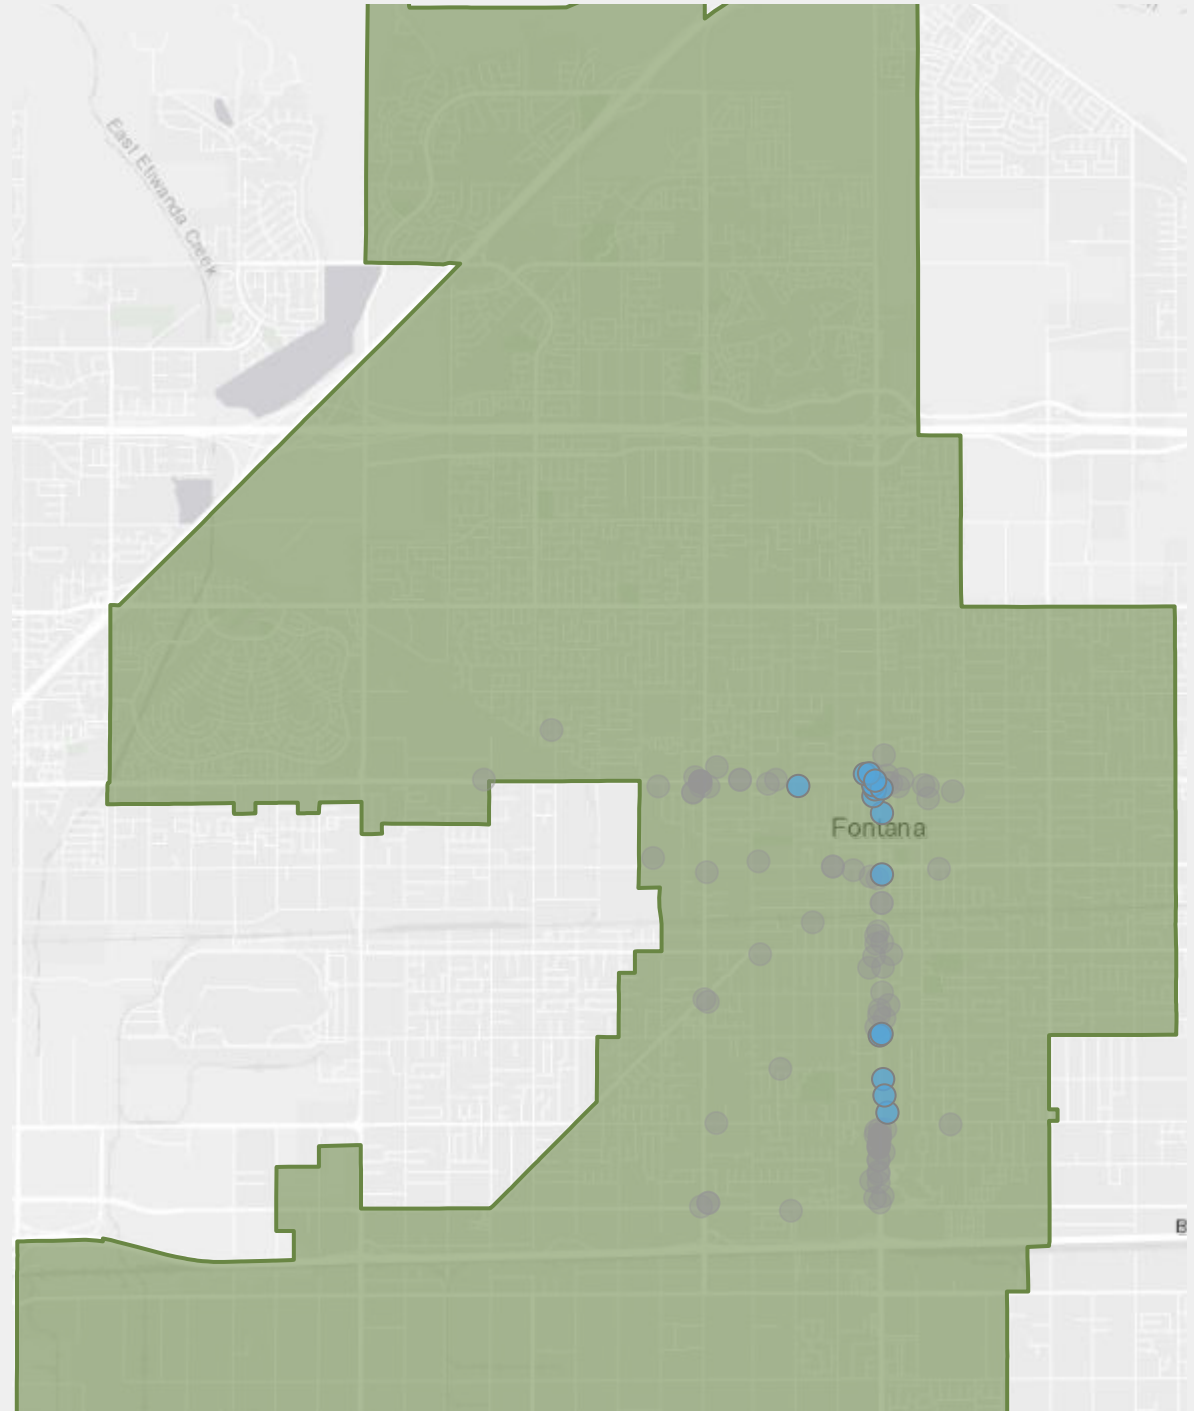

*Closest 15 locations*

# Nearby Restaurants

Fontana City, CA  
Fontana City, CA (0624680)  
Geography: Place

Prepared by Esri