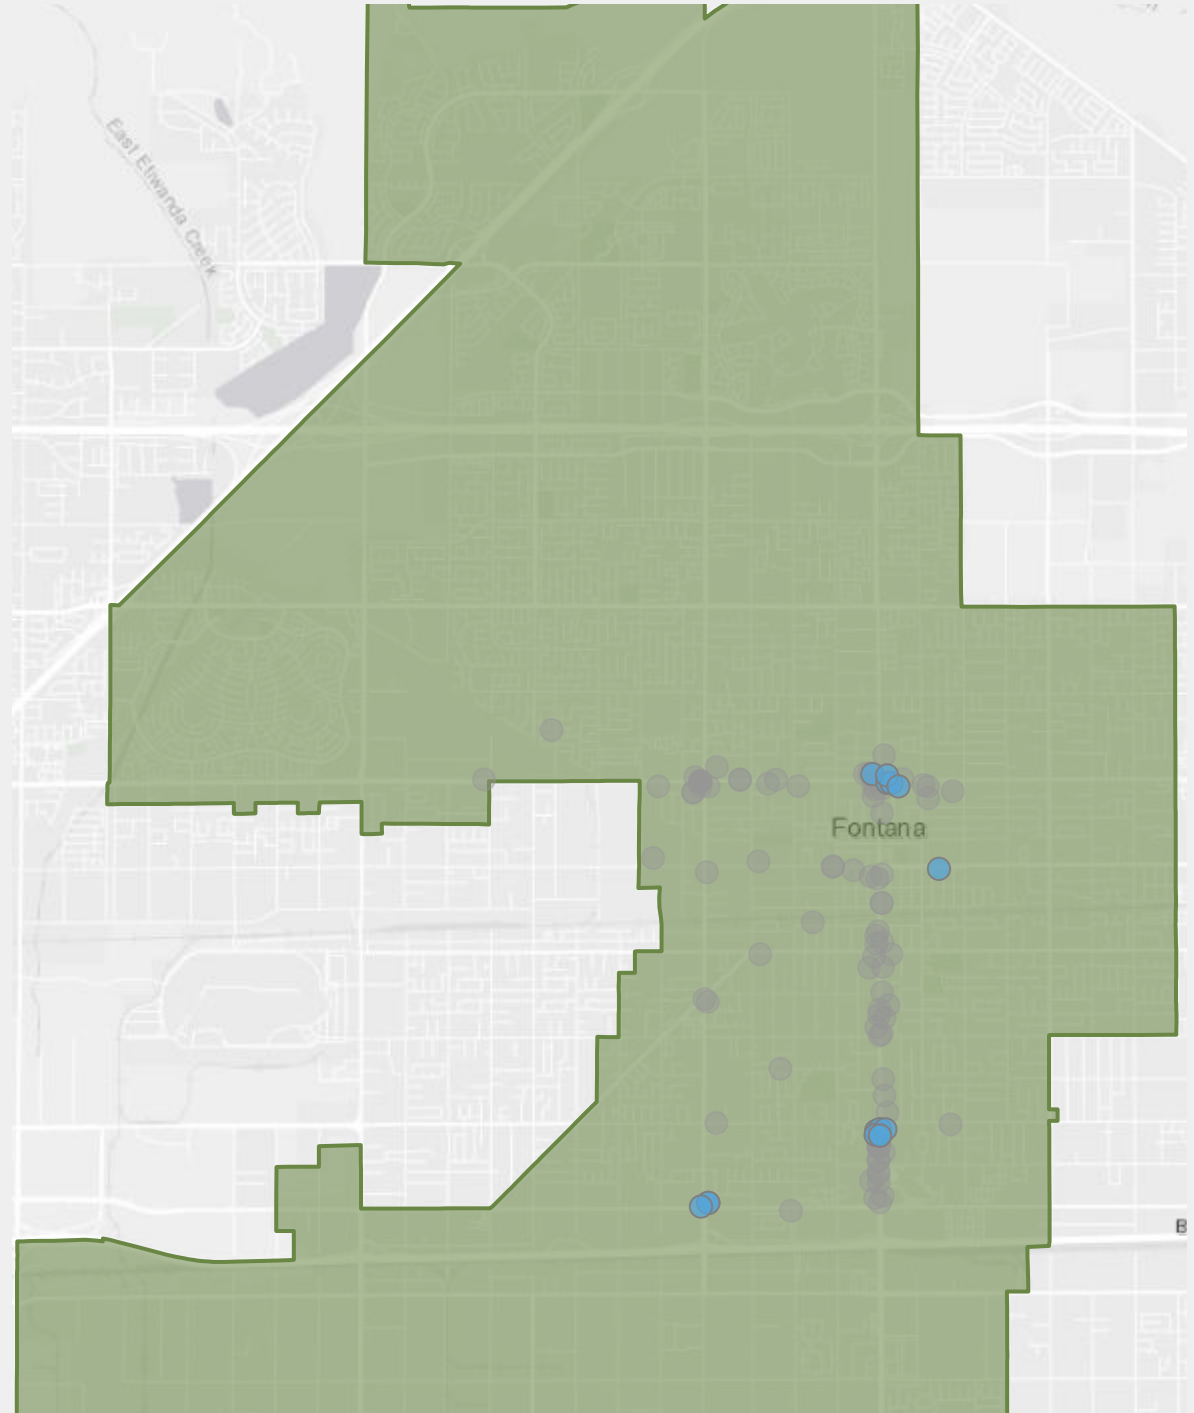

*Closest 15 locations*

# Nearby Restaurants

Fontana City, CA  
Fontana City, CA (0624680)  
Geography: Place

Prepared by Esri