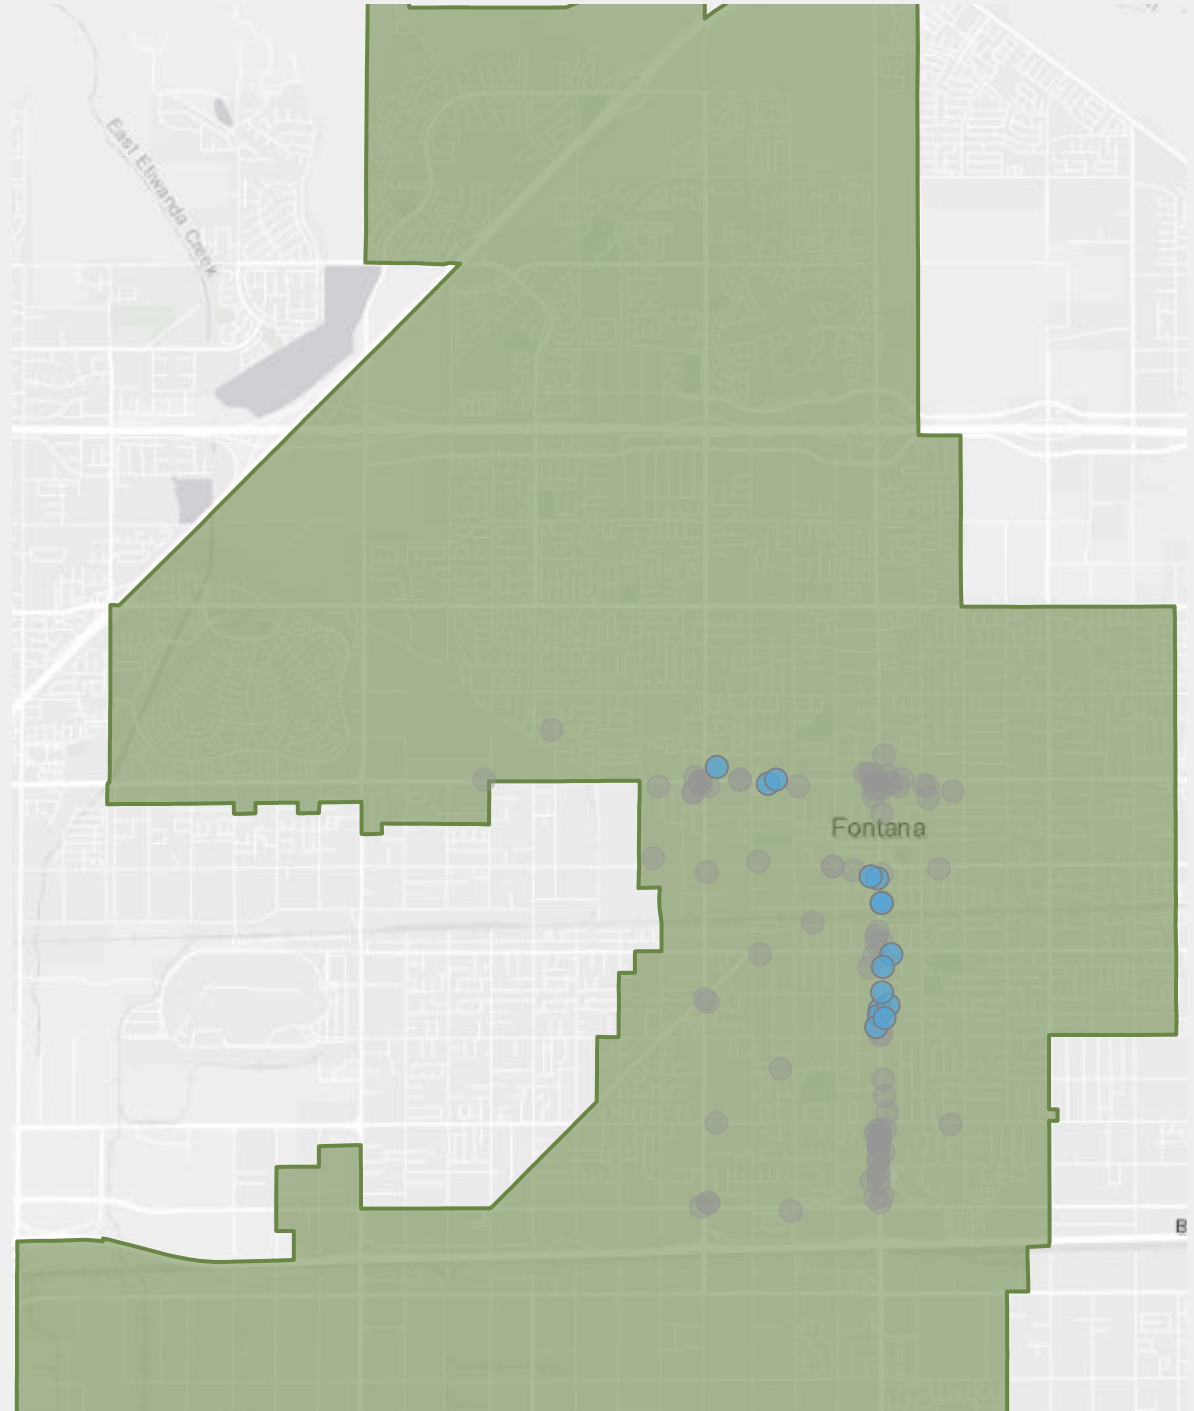

*Closest 15 locations*

# Nearby Restaurants

Fontana City, CA  
Fontana City, CA (0624680)  
Geography: Place

Prepared by Esri