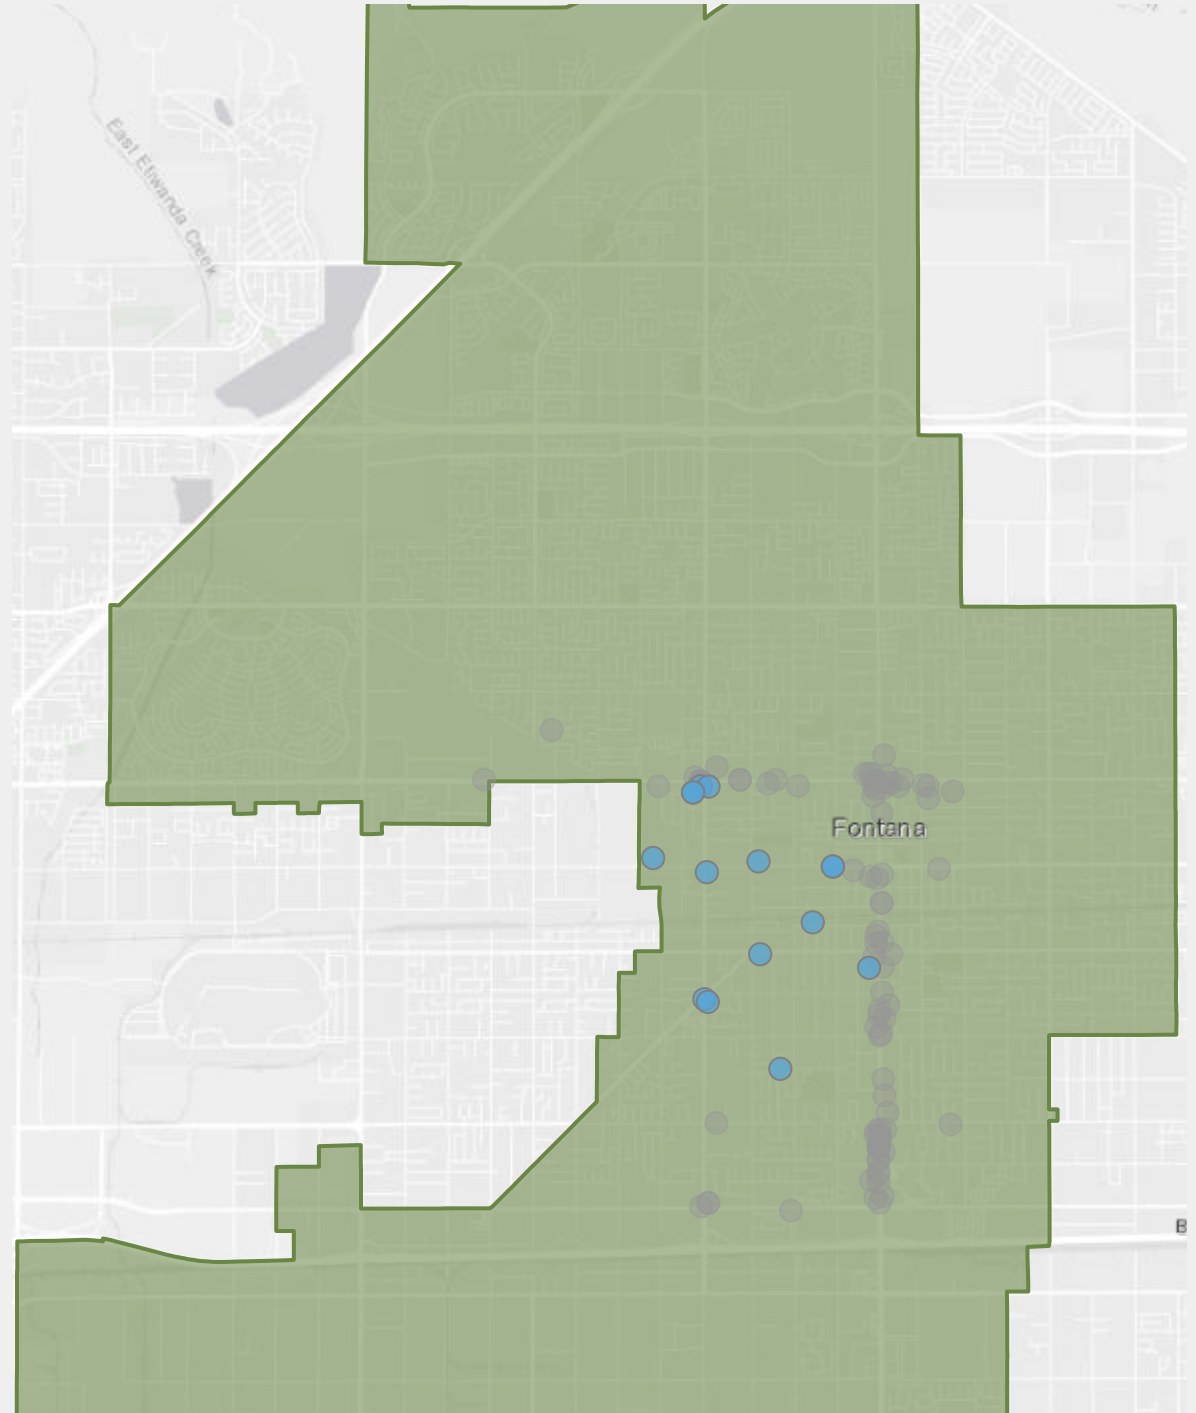

# Nearby Restaurants

Fontana City, CA  
Fontana City, CA (0624680)  
Geography: Place

Prepared by Esri

*Closest 15 locations*